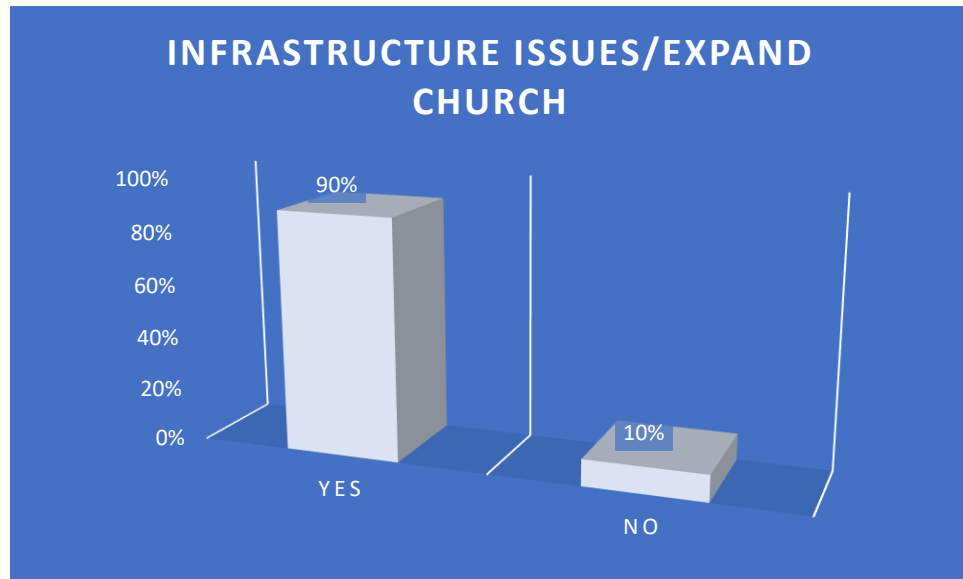

St. Joseph's Catholic Church Needs Assessment Results 2017

90% FEEL THAT WE NEED TO EXPAND THE CHURCH.

98% FEEL THAT WE NEED A NARTHEX.

99% FEEL THAT EXPANDING THE CHURCH AND ADDING A NARTHEX IS A GOOD IDEA.

100% FEEL THAT IT IS NEEDED.

OTHER REMARKS/COMMENTS INDICATE THAT THE OFFICE BUILDING AND SOFTBALL FIELDS ARE AN AREA OF IMPORTANCE THAT NEED IMPROVING/UPDATES.