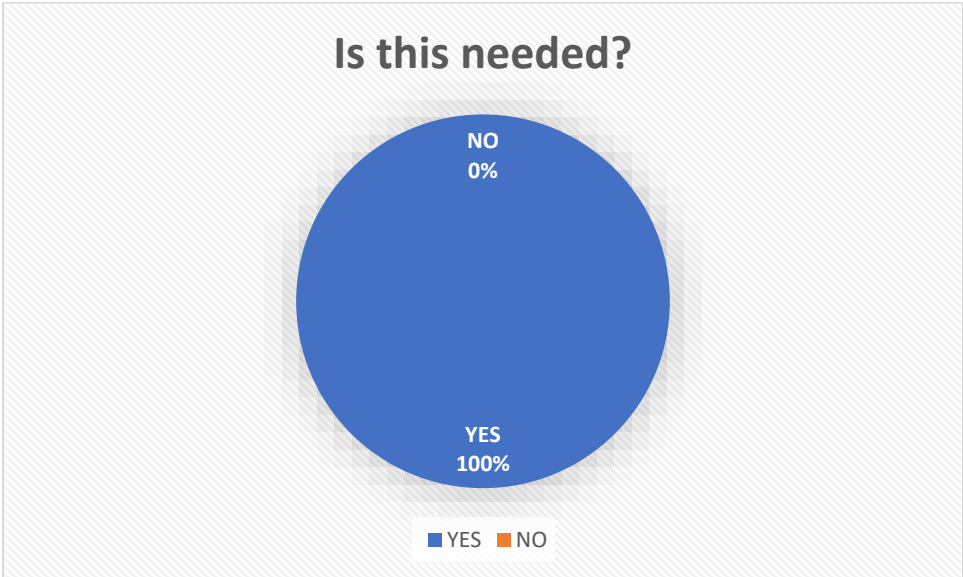

St. Joseph's Catholic Church Needs Assessment Results 2017

90% FEEL THAT WE NEED TO EXPAND THE CHURCH.

98% FEEL THAT WE NEED A NARTHEX.

99% FEEL THAT EXPANDING THE CHURCH AND ADDING A NARTHEX IS A GOOD IDEA.

100% FEEL THAT IT IS NEEDED.

OTHER REMARKS/COMMENTS INDICATE THAT THE OFFICE BUILDING AND SOFTBALL FIELDS ARE AN AREA OF IMPORTANCE THAT NEED IMPROVING/UPDATES.