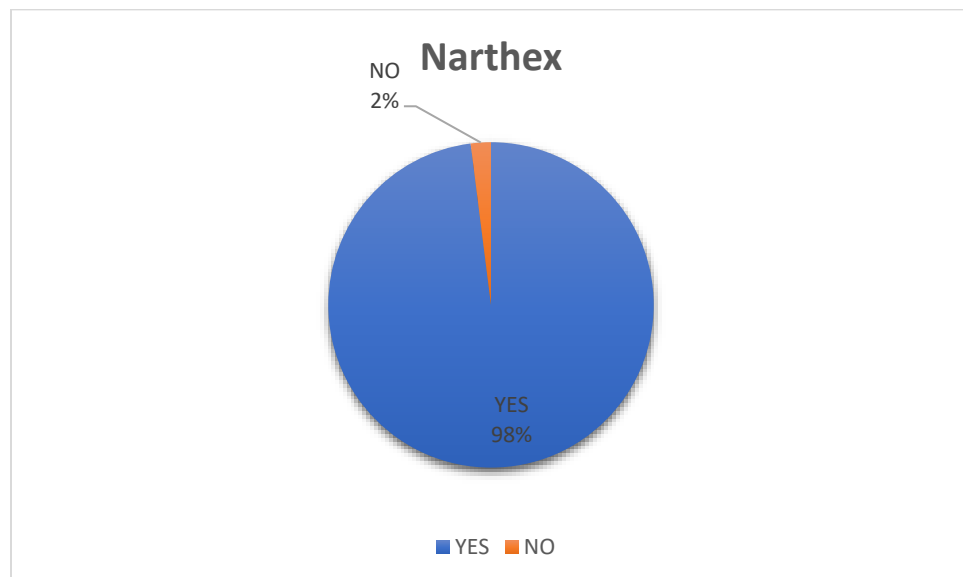

St. Joseph's Catholic Church Needs Assessment Results 2017

90% FEEL THAT WE NEED TO EXPAND THE CHURCH.

98% FEEL THAT WE NEED A NARTHEX.

99% FEEL THAT EXPANDING THE CHURCH AND ADDING A NARTHEX IS A GOOD IDEA.

100% FEEL THAT IT IS NEEDED.

OTHER REMARKS/COMMENTS INDICATE THAT THE OFFICE BUILDING AND SOFTBALL FIELDS ARE AN AREA OF IMPORTANCE THAT NEED IMPROVING/UPDATES.