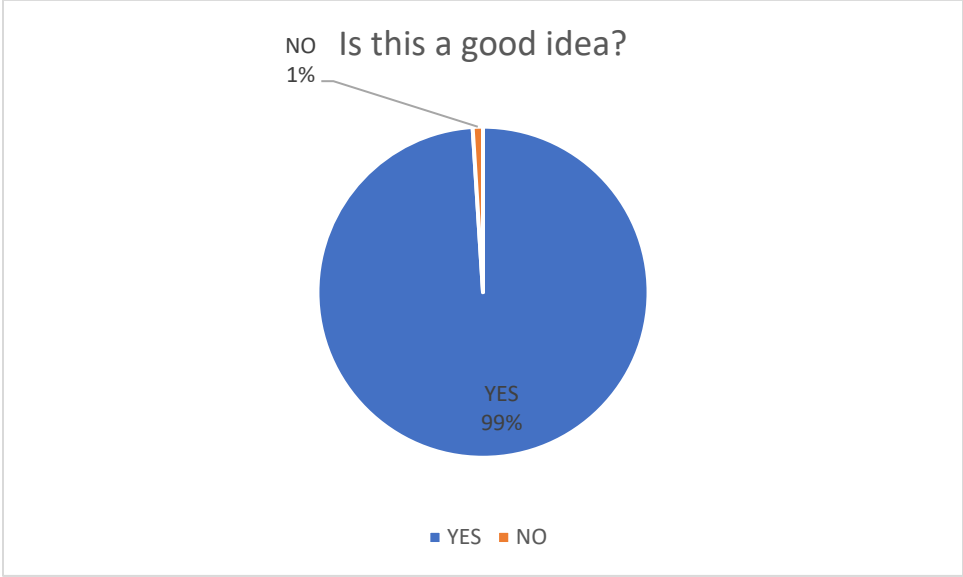

St. Joseph's Catholic Church Needs Assessment Results 2017

90% FEEL THAT WE NEED TO EXPAND THE CHURCH.

98% FEEL THAT WE NEED A NARTHEX.

99% FEEL THAT EXPANDING THE CHURCH AND ADDING A NARTHEX IS A GOOD IDEA.

100% FEEL THAT IT IS NEEDED.

OTHER REMARKS/COMMENTS INDICATE THAT THE OFFICE BUILDING AND SOFTBALL FIELDS ARE AN AREA OF IMPORTANCE THAT NEED IMPROVING/UPDATES.