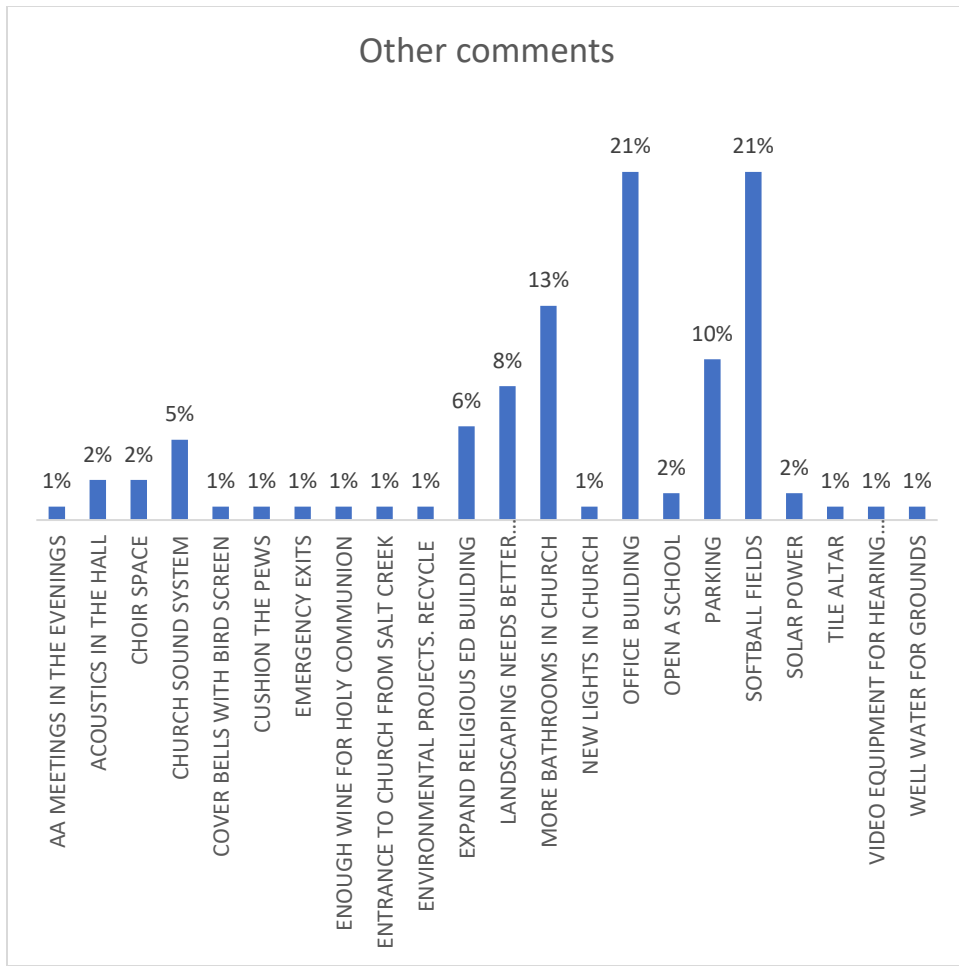

St. Joseph's Catholic Church Needs Assessment Results 2017

90% FEEL THAT WE NEED TO EXPAND THE CHURCH.

98% FEEL THAT WE NEED A NARTHEX.

99% FEEL THAT EXPANDING THE CHURCH AND ADDING A NARTHEX IS A GOOD IDEA.

100% FEEL THAT IT IS NEEDED.

OTHER REMARKS/COMMENTS INDICATE THAT THE OFFICE BUILDING AND SOFTBALL FIELDS ARE AN AREA OF IMPORTANCE THAT NEED IMPROVING/UPDATES.